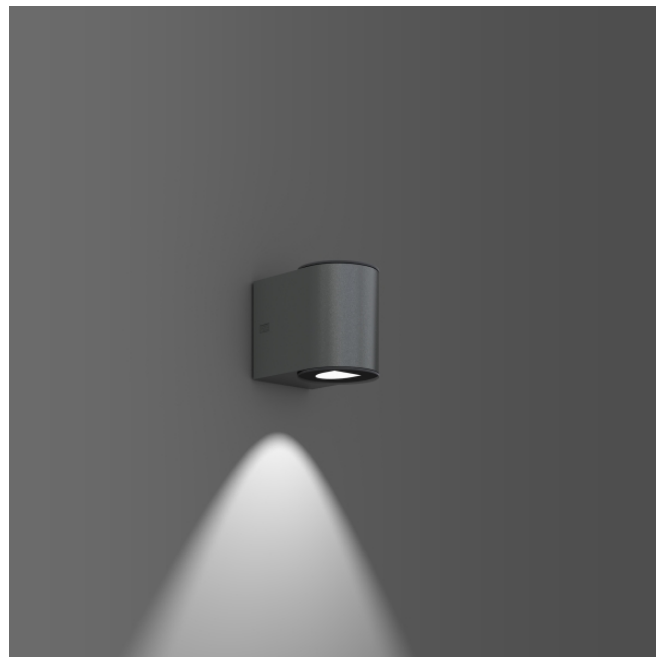

Nadelspot

582067.009.1.25 | Настенные светильники

Настенные светильники
4051859529880
LED
L 100, B 154, H 127

Wallscaping: elegant and innovative wall luminaire for accent lighting. Housing made of corrosion-resistant die-cast aluminium, seawater resistant powder-coated. With membrane valve as a standard to avoid condensed water. Cover made of ceramic-coated toughened glass with bayonet lock. Replaceable LED module. Integral driver. Light emission downwards, flood. Fixing on the wall outside the gasketed volume, drill hole deviations can be compensated. Screwless luminaire fixing via RZB Gravolock® System. With integrated daylight sensor. Electrical plug and play featuring quick connector. Cable entry granting two cables for loop-through.

Colour

Цвет смешанный серый В (RAL 7043)

Габариты

Длина L 100 mm
Ширина B 154 mm
Высота H 127 mm
Масса 1,78 kg

Источник света № 1

Источник света LED
Цветовая температура 4000K
Индекс цветопередачи 80
Farbkonsistenz (McAdam)_ru 3
Photobiological safety according to EN 62471 группа риска 1