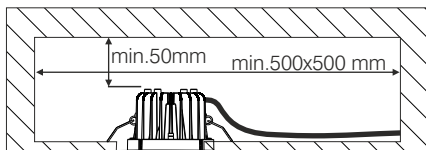

08-1437.002	D89, H3	20 g
	08-1438.002	D129, H3	45 g
	09-9127.000	D89, H6	4,2 g
	09-9128.000	D128,2, H6	6,0 g
	90-6275.000	L64, B28,5, H19,5	18 g
	09-2061.003	L24, B23,5, H4	2,6 g