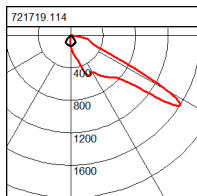

Lightstream LED Mini

721719.114 | Spotlights

Spotlights
4051859015901
LED
L 315, B 276, H 180

LED floodlight for accent and area lighting. Housing made of corrosion-resistant die-cast aluminium for outdoor use, powder-coated. Bracket: aluminium, powder-coated. Tilt angle can be adjusted with angular scale. With membrane valve as a standard to prevent condensed water. Asymmetrical area flood reflector of MIRO-SILVER® with reflex-boosted coating. COB-LEDs with socket, selection of light colour 830 or 840. Toughened glass cover. Asymmetrical light distribution. Quick connection possible without opening the housing by screw-less plug connector on bayonet locked slide. Piano-key terminal up to 5 x 2,5 mm², max cable Ø 13 mm. Windage area Aw = 0,023 m².

Colour

Colour silver metallic

Dimensions

Length L 315 mm
Width B 276 mm
Height H 180 mm
Weight 3,4 kg

Lamp

Lamp LED
Colour temperature 3000K
Colour rendering index (CRI) 80
Colour consistency (McAdam) 3
Photobiological safety according to EN 62471 Risk group 1