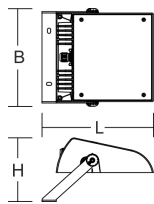

Lightstream LED Mini

721719.114 | Spotlights

Spotlights
4051859015901
LED
L 315, B 276, H 180

LED floodlight for accent and area lighting. Housing made of corrosion-resistant die-cast aluminium for outdoor use, powder-coated. Bracket: aluminium, powder-coated. Tilt angle can be adjusted with angular scale. With membrane valve as a standard to prevent condensed water. Asymmetrical area flood reflector of MIRO-SILVER® with reflex-boosted coating. COB-LEDs with socket, selection of light colour 830 or 840. Toughened glass cover. Asymmetrical light distribution. Quick connection possible without opening the housing by screw-less plug connector on bayonet locked slide. Piano-key terminal up to 5 x 2,5 mm², max cable Ø 13 mm. Windage area Aw = 0,023 m².

Colour

Colour silver metallic

Dimensions

Length L 315 mm
Width B 276 mm
Height H 180 mm
Weight 3,4 kg

Lamp

Lamp LED
Colour temperature 3000K
Colour rendering index (CRI) 80
Colour consistency (McAdam) 3
Photobiological safety according to EN 62471 Risk group 1