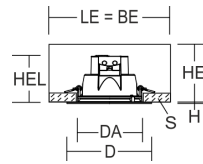

Arelo

901703.002 | Recessed downlights

Recessed downlights
4051859499183
LED
D 172, H 2

Round recessed downlight. Housing: plastic (polycarbonate), UV-resistant. Bezel ring: die-cast aluminium, powder-coated Aluminium faceted reflector, highly polished anodised finish for brilliant illumination. Satin finish LED diffuser to reduce direct glare. Multicolour function: colour temperature variable via rear switching element. Choice of 3000 K or 4000 K. Factory-set to 4000 K. Installation without tools thanks to spring fastening system. Converter integrated in the luminaire housing. Suitable for through-wiring.

Colour

Colour white

Dimensions

Diameter D 172 mm
Height H 2 mm
Cut-out diameter DA 150 mm
Recess height HE 140 mm
Luminaire: recess height HEL 92 mm
Ceiling thickness S 1-25 mm
Weight 341 g

Lamp

Lamp LED
Colour temperature 3000K, 4000K
Colour rendering index (CRI) 80
Colour consistency (McAdam) 4
Lifetime 50000 h (L70/B50)
Photobiological safety according to EN 62471 Risk group 1