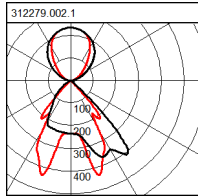

Less is more 27

312279.002.1 | Free-standing luminaires

Free-standing luminaires
4051859270584
LED
L 1170, B 340, H 2033

LED free-standing luminaires for single and double workplaces with extremely narrow luminaire head. Flat steel base plate for high stability and space-saving positioning with office furniture. Top and column made of aluminium. Pushbutton ergonomically integrated in the luminaire column. Luminaire powder coated. Luminaire top 2x (L 1013 x W 28 x H 37 mm). Base plate (450 x 340 mm) with wide opening (150 mm). Asymmetrical light distribution for high degree of uniformity in the workplace. Direct 60%, indirect 40% light emission. Direct light control via aluminium micro-grid in smooth finish. Indirect light control via satin-finish plastic diffuser in non-yellowing PMMA. Luminaire switchable/dimmable separately. Version with intelligent presence control and brightness sensors. Integral driver located inside the column. With 2 m connection cable including safety plug (Schuko).

Colour

Colour white

Dimensions

Length L 1.170 mm
Width B 340 mm
Height H 2.033 mm
Weight 10,5 kg

Lamp

Lamp LED
Colour temperature 4000K
Colour rendering index (CRI) 80
Colour consistency (McAdam) 3
Lifetime 60000 h (L80/B10)
Photobiological safety according to EN 62471 Risk group 1