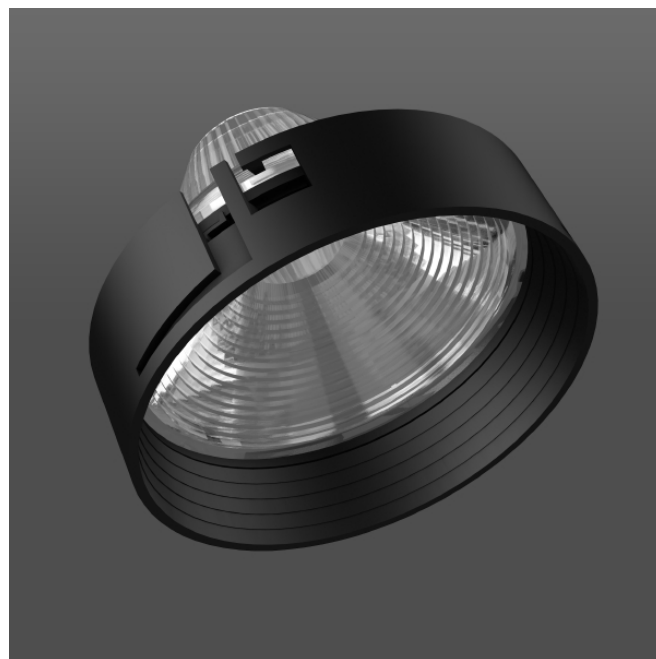

Accessories  
4051859208372  
D 118, H 83

Accessories: Lens made of plastic (polycarbonate) with removable retaining ring made of heat-resistant plastic. Narrow-beam light distribution.

**Colour**

Colour                               black

**Dimensions**

Diameter D                           118 mm  
Height H                              83 mm  
Weight                                180 g